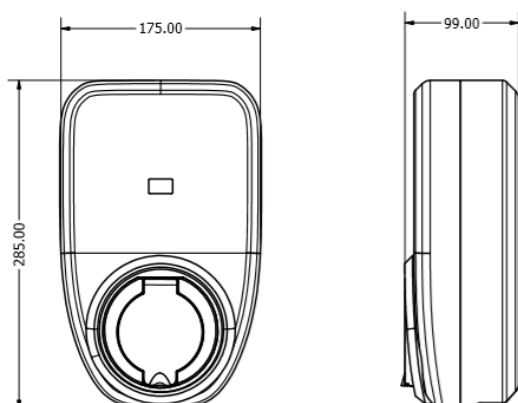

## General Specifications

Model	Charging Mode	Dimensions	Weight	Standards
X	Mode 3	285x175x99mm	1.5 kg	IEC 61851-1 ICE 61851-22

## Electrical Specifications

<b>Charging Power</b>	7.4 kW	11 kW	22 kW
<b>Rated Voltage</b>	220-240 V	380-400 V	380-400 V
<b>Rated Current</b>	32 A (1Ph)	16 A (3Ph)	32 A (3Ph)
<b>Rated Frequency</b>	50/60 Hz	50/60 Hz	50/60 Hz
<b>GFCI</b>	20 mA	-	-
<b>Connector Type</b>	Type 2 Socket		
<b>Protection Rating</b>	IP 54		
<b>RCD</b>	External RCD Required		

## Dimensions

## Part Number

Model	Code	Rated Power
X	1	7.4 kW
X	2	11 kW
X	3	22 kW